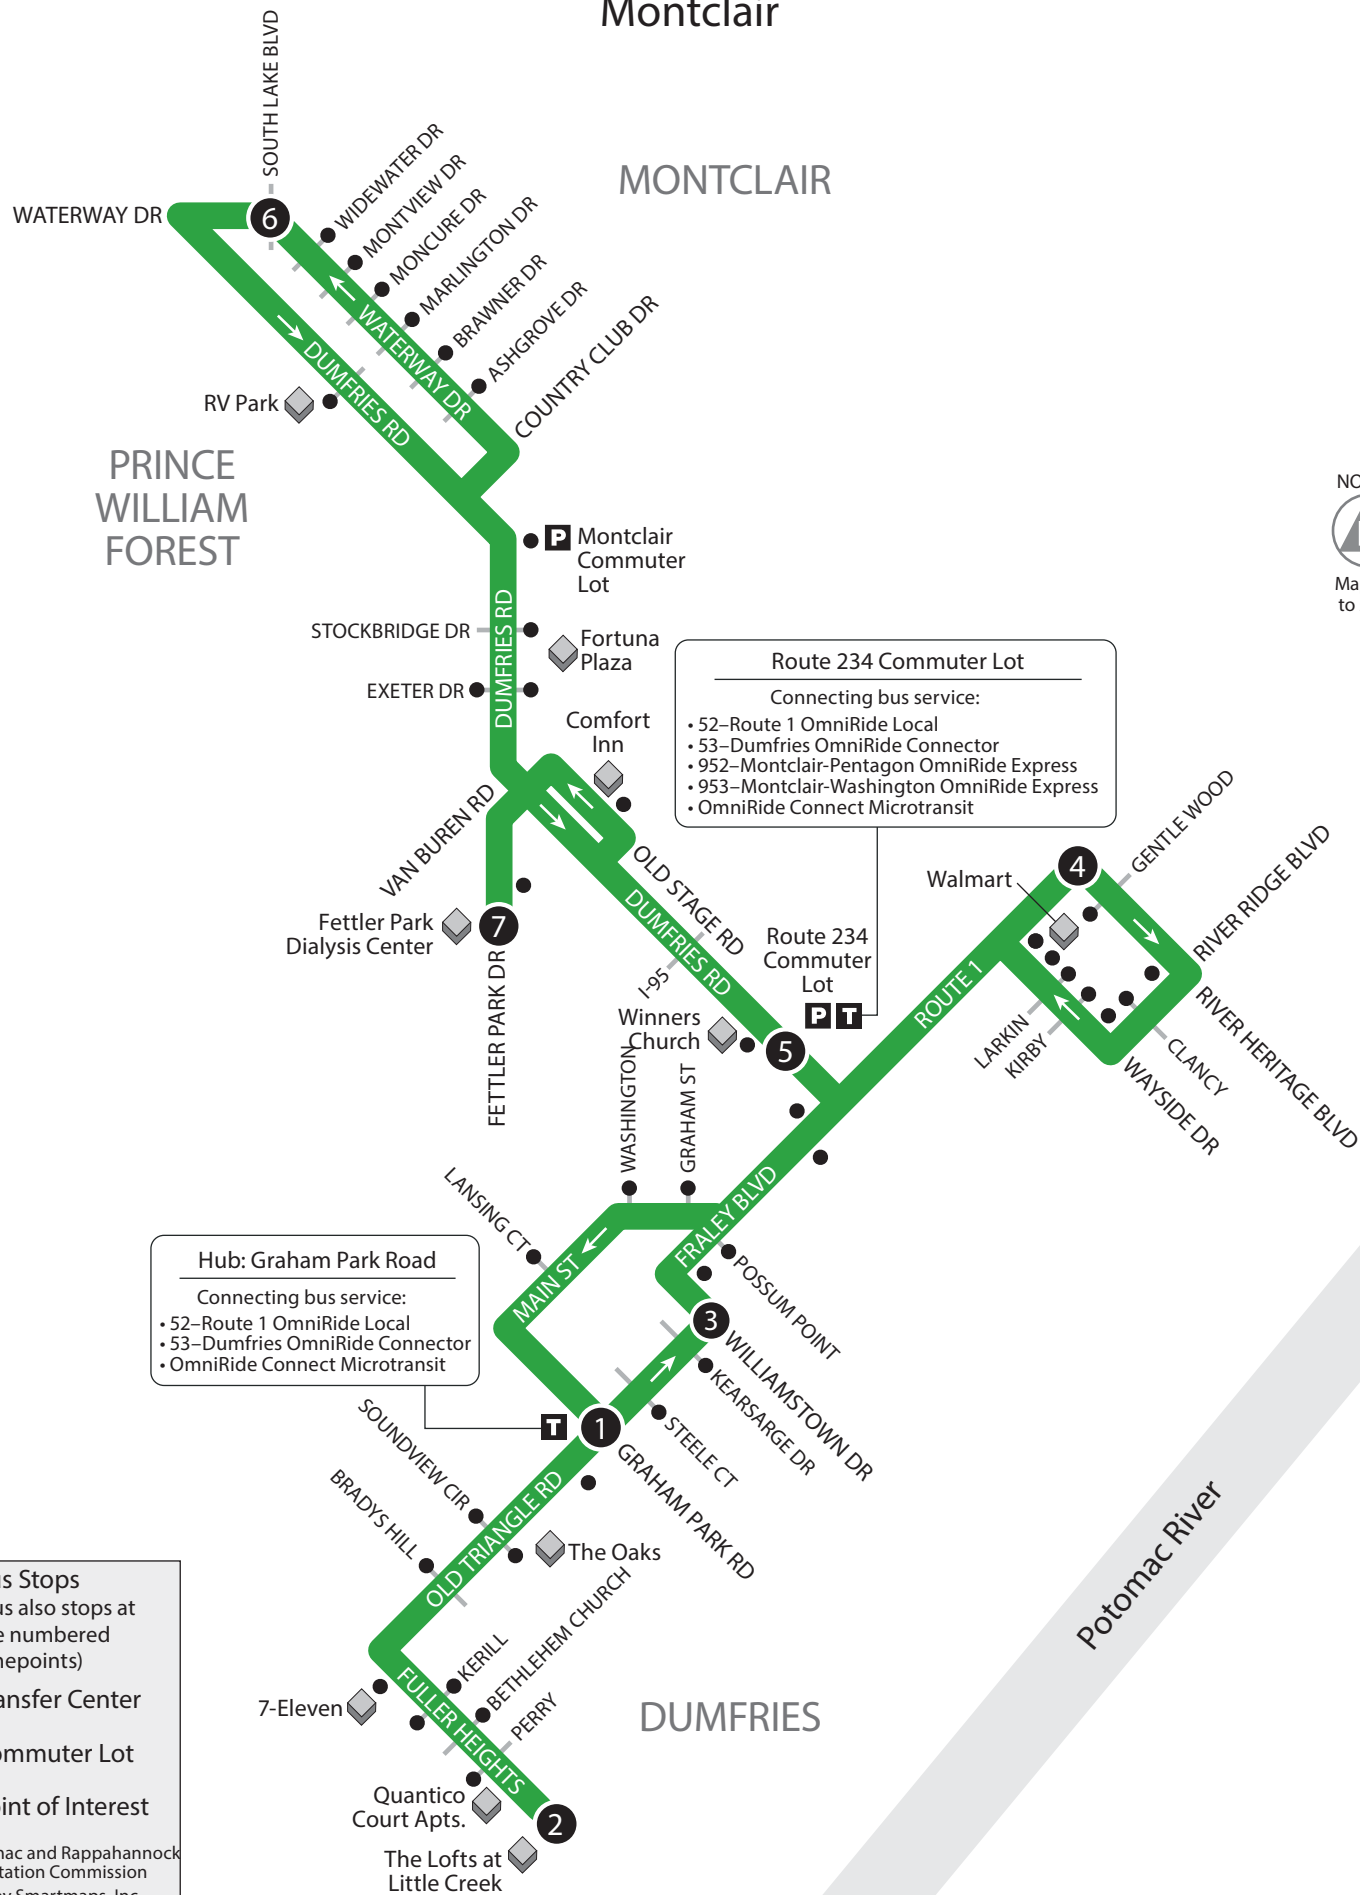

51 • DUMFRIES LOCAL

Dumfries to and from Montclair

	1 Hub: Graham Park Road	2 The Lofts at Little Creek	3 Williamstown Dr and Fraley Blvd	4 Dr River Heritage and Route 1 (Walmart)	5 Route 234 Commuter Lot	5 Route 234 Commuter Lot	6 Waterway and South Lake	7 Fettler Park Dialysis Center	1 Hub: Graham Park Road
51 - DUMFRIES OMNIRIDE LOCAL • MONDAY – FRIDAY									
A.M.	5:20 6:15 7:15 8:15 9:15 10:15 11:15	5:26 6:21 7:21 8:21 9:21 10:21 11:21	5:33 6:28 7:28 8:28 9:28 10:28 11:28	5:41 6:36 7:36 8:36 9:36 10:36 11:36	5:50 6:45 7:45 8:45 9:45 10:45 11:45	5:50 6:50 7:50 8:50 9:50 10:50 11:50	5:57 6:57 7:57 8:57 9:57 10:57 11:57	6:04 7:04 8:04 9:04 10:04 11:04 12:04	6:15 7:15 8:15 9:15 10:15 11:15 12:15
P.M.	12:15 1:15 2:15 3:15 4:15 5:15 6:15 7:15 8:15 9:15	12:21 1:21 2:21 3:21 4:21 5:21 6:21 7:21 8:21 9:21	12:28 1:28 2:28 3:28 4:28 5:28 6:28 7:28 8:28 9:28	12:36 1:36 2:36 3:36 4:36 5:36 6:36 7:36 8:36 9:36	12:45 1:45 2:45 3:45 4:45 5:45 6:45 7:45 8:45 9:45	12:50 1:50 2:50 3:50 4:50 5:50 6:50 7:50 8:50 9:50	12:57 1:57 2:57 3:57 4:57 5:57 6:57 7:57 8:57 9:57	1:04 2:04 3:04 4:04 5:04 6:04 7:04 8:04 9:04 10:04	1:15 2:15 3:15 4:15 5:15 6:15 7:15 8:15 9:15 10:15*

* Bus goes out of service after serving this stop

INSTRUCTIONS

The bus stops here at listed times. Look for the matching symbol below the map.

The bus travels here sometimes. See schedule for trips that travel this route variation.

Transfer Center is a location where many transfer options are available between OmniRide buses or other regional transit services. Transfers are also possible at other locations where routes intersect.