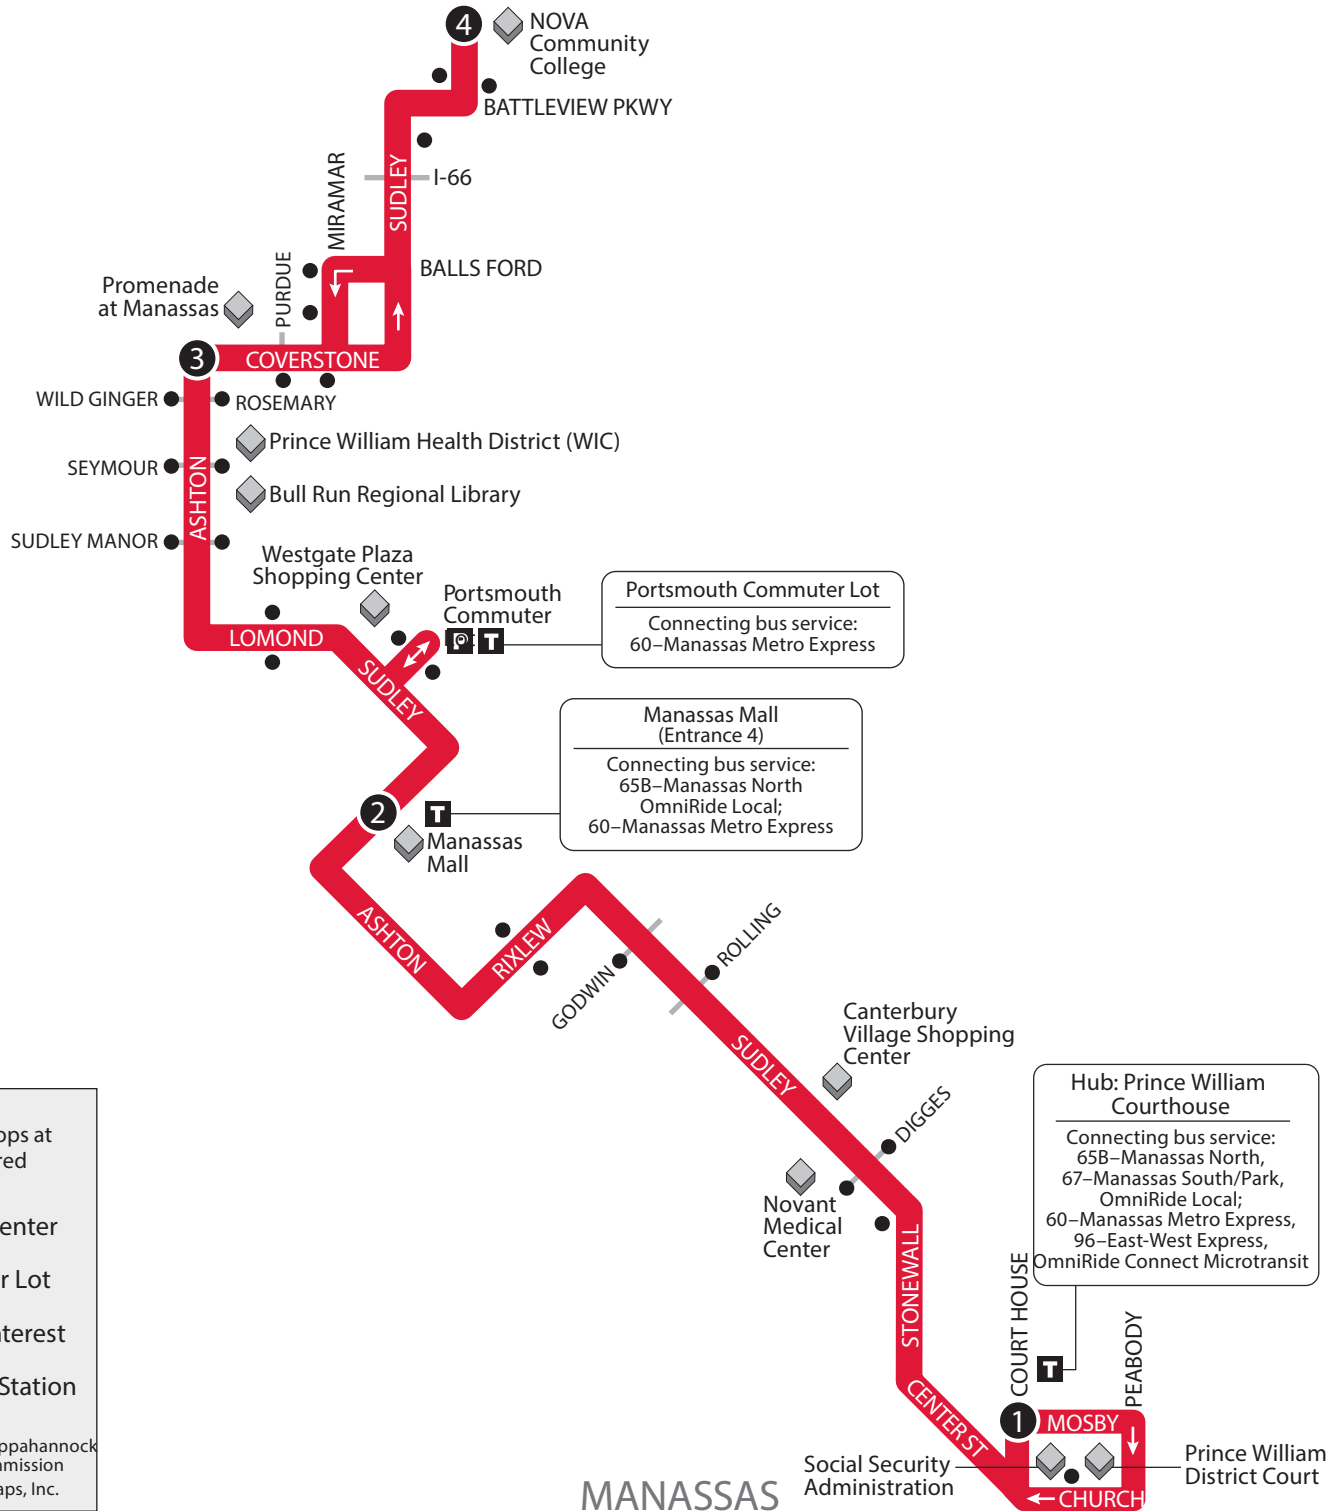

# 65 N • MANASSAS LOCAL NORTH

To and From Downtown Manassas and NOVA Campus

Map not to scale

- Bus Stops  
(Bus also stops at the numbered timepoints)
  - T Transfer Center
  - P Commuter Lot
  - Point of Interest
  - VRE Train Station
- ©2023, Potomac and Rappahannock Transportation Commission  
Design by Smartmaps, Inc.

MANASSAS

<b>1</b> Hub: Prince William County Courthouse	<b>2</b> Manassas Mall (Entrance 4)	<b>3</b> Coverston and Ashton	<b>4</b> NOVA Manassas Campus	<b>4</b> NOVA Manassas Campus	<b>3</b> Coverston and Ashton	<b>2</b> Manassas Mall (Entrance 4)	<b>1</b> Hub: Prince William County Courthouse
---	--	----------------------------------	----------------------------------	----------------------------------	----------------------------------	--	---

**INSTRUCTIONS**

The bus stops here at listed times. Look for the matching symbol below the map.

The bus stops at each of the times listed below the symbol.

The timetable shows WHEN the bus stops. Times are always approximate and depend upon traffic and weather conditions.

The bus travels here sometimes. See schedule for trips that travel this route variation.

Transfer Center is a location where many transfer options are available between OmniRide buses or other regional transit services. Transfers are also possible at other locations where routes intersect.