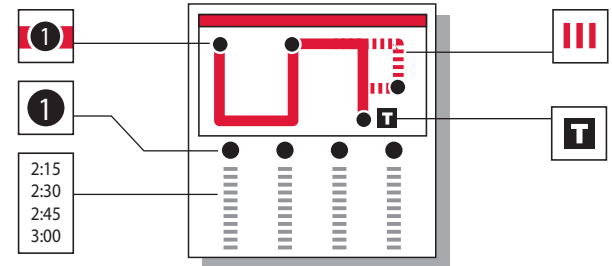

**INSTRUCTIONS**

The bus stops here at listed times. Look for the matching symbol below the map.

The bus stops at each of the times listed below the symbol.

The timetable shows WHEN the bus stops. Times are always approximate and depend upon traffic and weather conditions.

The bus travels here sometimes. See schedule for trips that travel this route variation.

Transfer Center is a location where many transfer options are available between OmniRide buses or other regional transit services. Transfers are also possible at other locations where routes intersect.