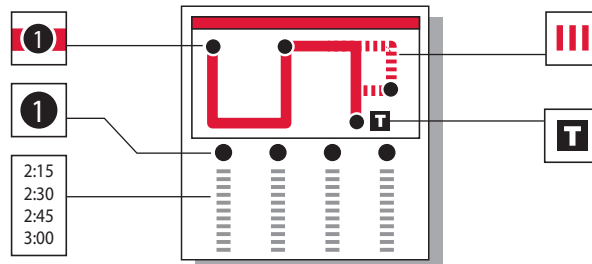

### INSTRUCTIONS

The bus stops here at listed times. Look for the matching symbol below the map.

The bus stops at each of the times listed below the symbol.

The timetable shows WHEN the bus stops. Times are always approximate and depend upon traffic and weather conditions.

The bus travels here sometimes. See schedule for trips that travel this route variation.

Transfer Center is a location where many transfer options are available between OmniRide buses or other regional transit services. Transfers are also possible at other locations where routes intersect.