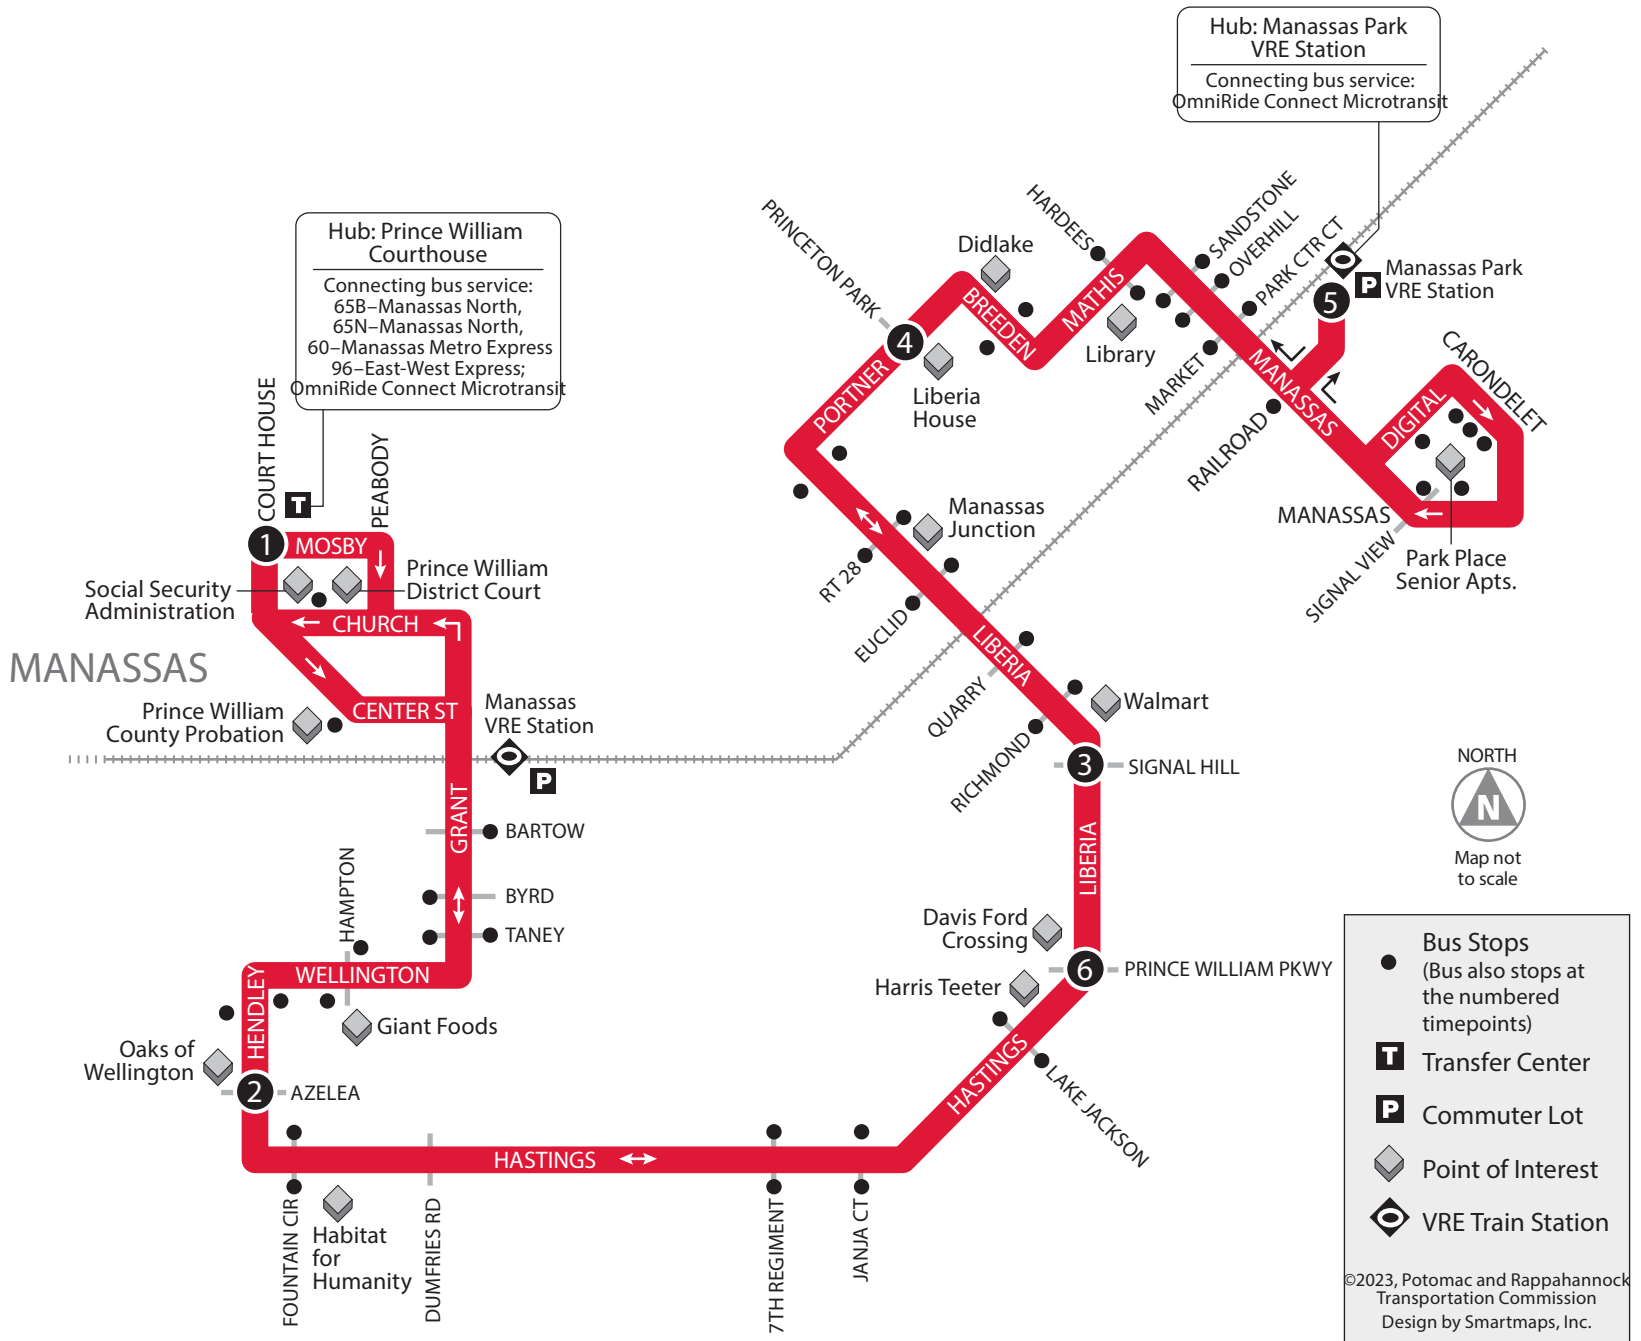

# 67•MANASSAS LOCAL SOUTH/MANASSAS PARK

To and From Downtown Manassas  
and Manassas Park VRE

|                                       |                          |                         |                            |                                |                                |                            |                                    |                          |                                       |
|---------------------------------------|--------------------------|-------------------------|----------------------------|--------------------------------|--------------------------------|----------------------------|------------------------------------|--------------------------|---------------------------------------|
| <b>1</b>                              | <b>2</b>                 | <b>3</b>                | <b>4</b>                   | <b>5</b>                       | <b>5</b>                       | <b>4</b>                   | <b>6</b>                           | <b>2</b>                 | <b>1</b>                              |
| Hub: Prince William County Courthouse | Hendley and Azelea Grove | Liberia and Signal Hill | Portner and Princeton Park | Hub: Manassas Park VRE Station | Hub: Manassas Park VRE Station | Portner and Princeton Park | Liberia and Prince William Parkway | Hendley and Azelea Grove | Hub: Prince William County Courthouse |

### INSTRUCTIONS

The bus stops here at listed times. Look for the matching symbol below the map.

The bus stops at each of the times listed below the symbol.

The timetable shows WHEN the bus stops. Times are always approximate and depend upon traffic and weather conditions.

The bus travels here sometimes. See schedule for trips that travel this route variation.

Transfer Center is a location where many transfer options are available between OmniRide buses or other regional transit services. Transfers are also possible at other locations where routes intersect.