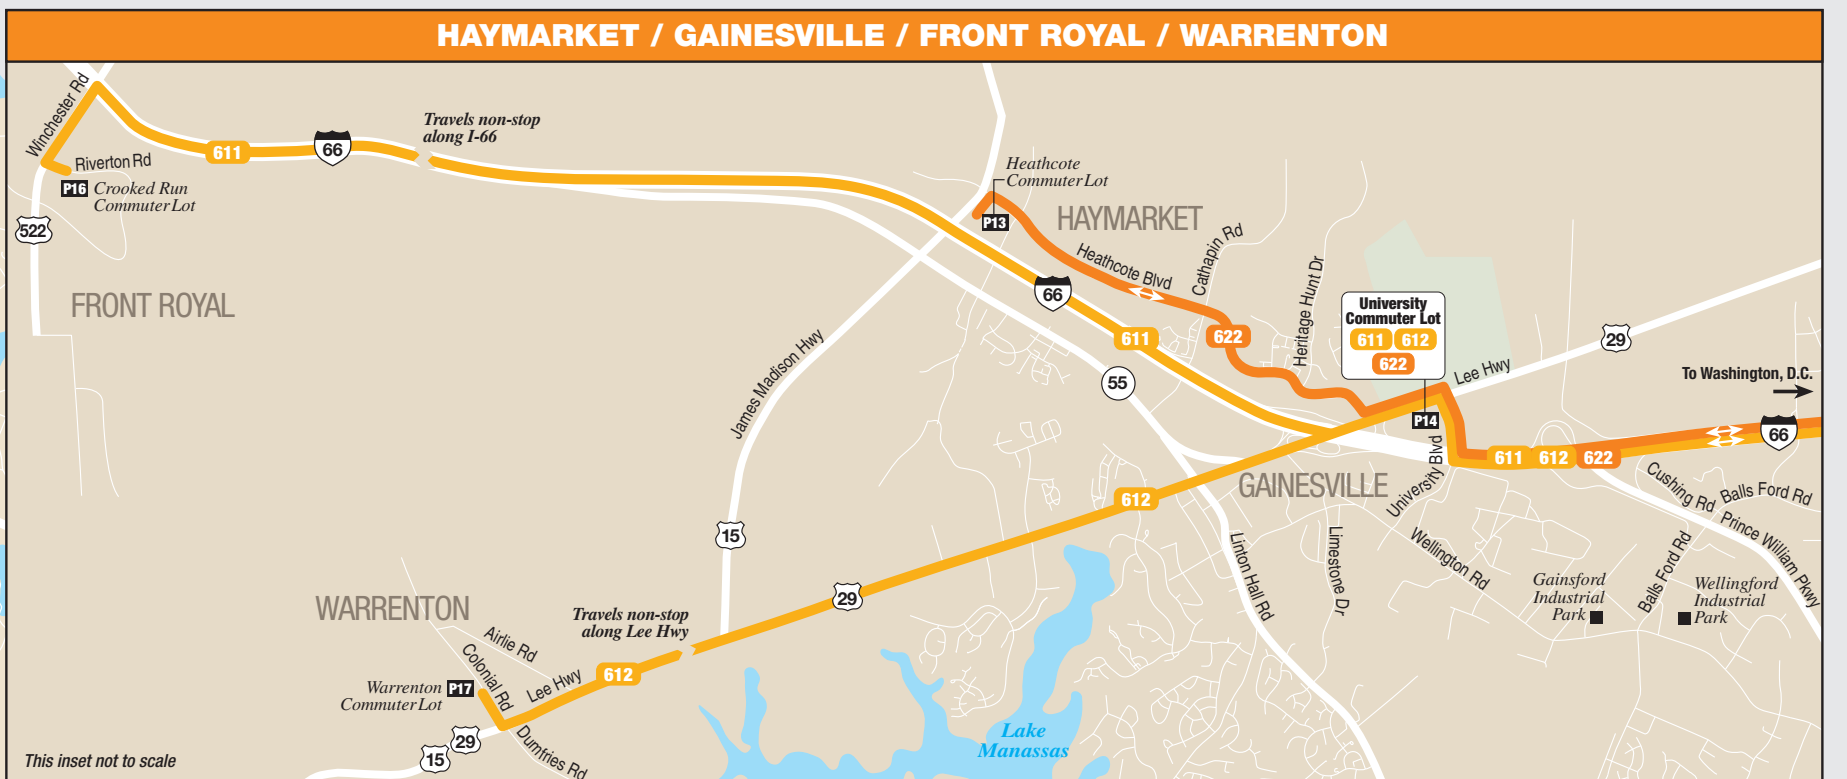

OMNIRIDE SYSTEM MAP

LEGEND

- **000** Omniride Express Bus Route
- **00** Omniride Local Bus Route
- **000** Metro Express Bus Route
- **000** Select Trips
- **■** Landmark
- **P1** Park and Ride Lot Served by Omniride
- **P** Other Park and Ride Lot
- **T** Transfer Center - Location where many transfer options are available between Omniride buses or other regional transit services. Transfers are also possible at other locations where routes intersect.
- **○** Omniride Connect - On-demand microtransit service in Dumfries, Quantico and Manassas Park. See map for designated service area.
- **M** Metro Line and Station
- **Ⓜ** Virginia Railway Express Station
- **AMTRAK** Amtrak

ROUTE LISTING

Omniride Express - Commuter buses to Washington, DC and Northern Virginia

- **541** Stafford-Washington (State Dept.) Omniride Express
- **563** Woodbridge-Navy Yard Omniride Express
- **611** Front Royal/Gainesville-Washington Omniride Express
- **612** Warrenton/Gainesville-Pentagon/Navy Yard Omniride Express
- **622** Haymarket-Rosslyn/Ballston Omniride Express
- **923** Spotsylvania-Navy Yard Omniride Express
- **932** Falmouth-Pentagon/Rosslyn/Ballston/State Dept. Omniride Express
- **942** Stafford-Pentagon Omniride Express
- **943** Stafford-Washington (L'Enfant Plaza) Omniride Express
- **952** Montclair-Pentagon Omniride Express
- **953** Montclair-Washington Omniride Express
- **971** Dale City-Pentagon/Rosslyn/Ballston/Crystal City Omniride Express
- **972** Dale City-Pentagon/Rosslyn/Ballston/Crystal City Omniride Express
- **981** Lake Ridge-Pentagon/Washington Omniride Express

Omniride Metro Express - To Metrolink Stations

- **60** Manassas Metro Express to Tysons Corner
- **95** Prince William Metro Express to Franconia/Springfield

Omniride Local - Demand responsive local bus service

- **51** Dumfries Omniride Local
- **52** Route 1 Omniride Local
- **53** Dumfries Omniride Connector
- **55** Manassas Omniride Local North/NOVA Campus
- **57** Manassas Omniride Local South/Manassas Park
- **91** Dale City Omniride Local
- **92** Lake Ridge Omniride Local
- **93** Woodbridge Omniride Local
- **94** Lake Ridge Omniride Connector

East-West Express - Service between Eastern Prince William and Manassas area

- **96** East-West Express

NOTE: The colors used to represent bus routes on this map may not correspond with the colors used on printed materials for individual routes.

CATCH US ON THE WEB! OMNIRIDE.com

Monday - Friday, 5:30 am to 8:00 pm
Saturday and Sunday, 8:30 am to 5:00 pm
(703) 730-6664
Virginia Relay Center-TTY, call 711 or call toll free: (888)730-6664