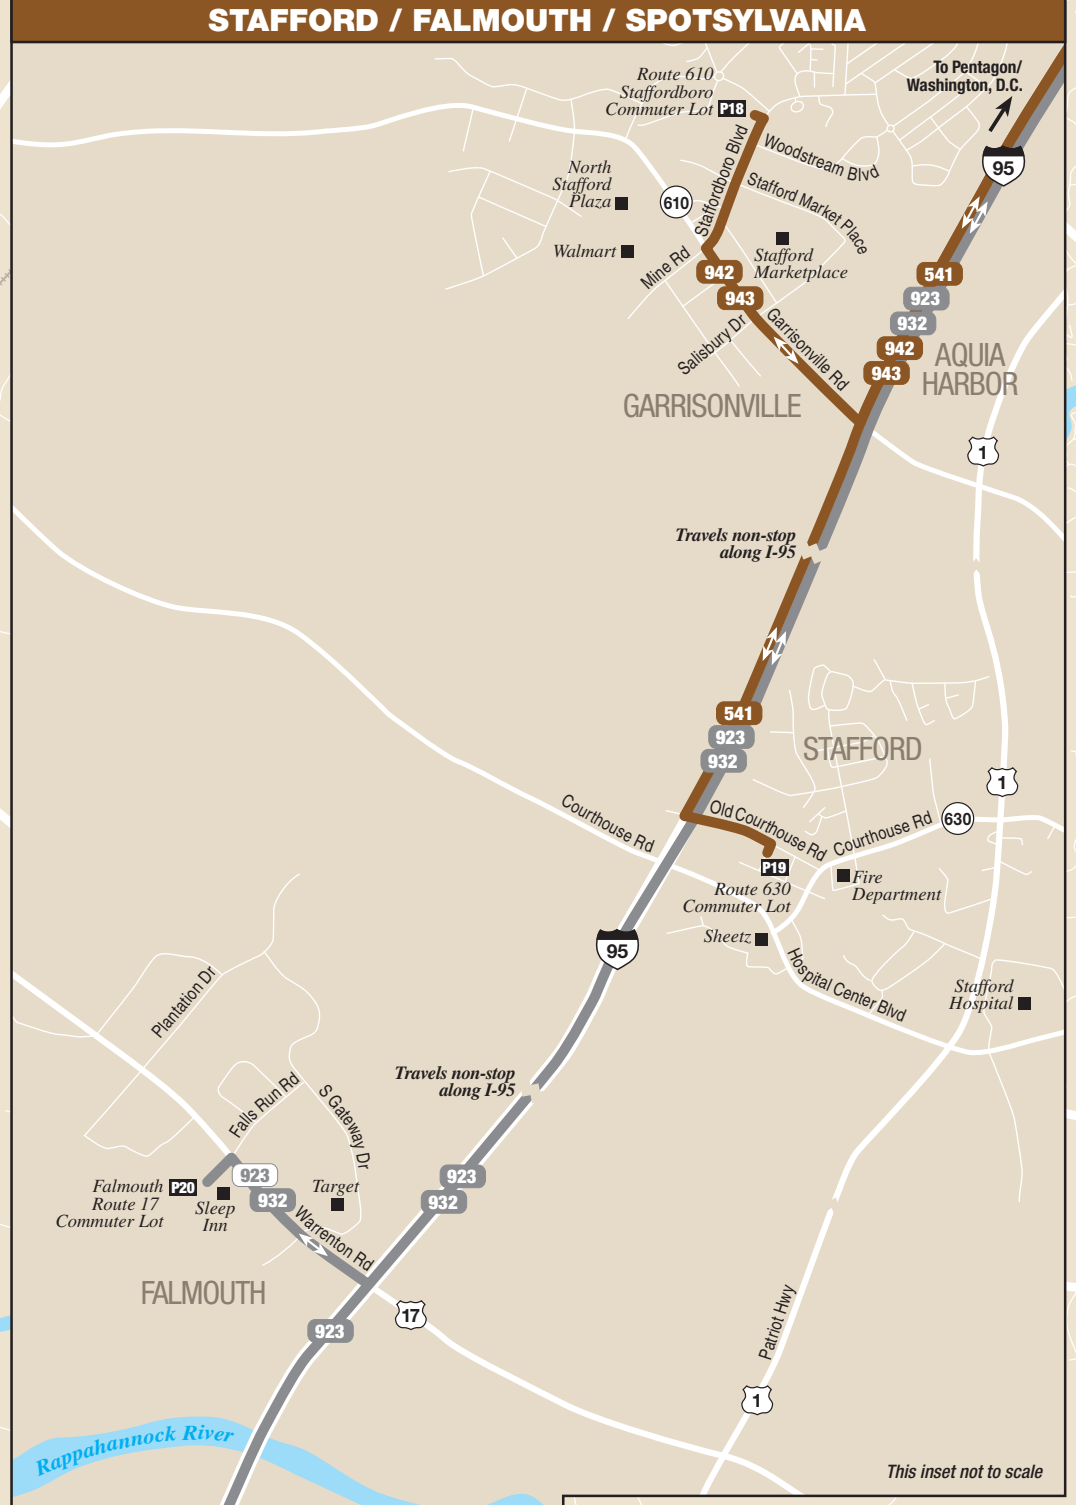

OMNIRIDE SYSTEM MAP

LEGEND

- **000** Omniride Express Bus Route
- **00** Omniride Local Bus Route
- **000** Metro Express Bus Route
- **000** Select Trips
- **■** Landmark
- **P1** Park and Ride Lot Served by Omniride
- **P** Other Park and Ride Lot
- **T** Transfer Center - Location where many transfer options are available between Omniride buses or other regional transit services. Transfers are also possible at other locations where routes intersect.
- **○** Omniride Connect - On-demand microtransit service in Dumfries, Quantico and Manassas Park. See map for designated service area.
- **M** Metro Line and Station
- **Ⓜ** Virginia Railway Express Station
- **AMTRAK** Amtrak

ROUTE LISTING

Omniride Express - Commuter buses to Washington, DC and Northern Virginia

- **541** Stafford-Washington (State Dept.) Omniride Express
- **563** Woodbridge-Navy Yard Omniride Express
- **611** Front Royal/Gainesville-Washington Omniride Express
- **612** Warrenton/Gainesville-Pentagon/Navy Yard Omniride Express
- **622** Haymarket-Rosslyn/Ballston Omniride Express
- **923** Spotsylvania-Navy Yard Omniride Express
- **932** Falmouth-Pentagon/Rosslyn/Ballston/State Dept. Omniride Express
- **942** Stafford-Pentagon Omniride Express
- **943** Stafford-Washington (L'Enfant Plaza) Omniride Express
- **952** Montclair-Pentagon Omniride Express
- **953** Montclair-Washington Omniride Express
- **971** Dale City-Pentagon/Rosslyn/Ballston/Crystal City Omniride Express
- **972** Dale City-Pentagon/Rosslyn/Ballston/Crystal City Omniride Express
- **981** Lake Ridge-Pentagon/Washington Omniride Express

Omniride Metro Express - To Metrolink Stations

- **60** Manassas Metro Express to Tysons Corner
- **95** Prince William Metro Express to Franconia/Springfield

Omniride Local - Demand responsive local bus service

- **51** Dumfries Omniride Local
- **52** Route 1 Omniride Local
- **53** Dumfries Omniride Connector
- **55** Manassas Omniride Local North/NOVA Campus
- **57** Manassas Omniride Local South/Manassas Park
- **91** Dale City Omniride Local
- **92** Lake Ridge Omniride Local
- **93** Woodbridge Omniride Local
- **94** Lake Ridge Omniride Connector

East-West Express - Service between Eastern Prince William and Manassas area

- **96** East-West Express

NOTE: The colors used to represent bus routes on this map may not correspond with the colors used on printed materials for individual routes.

CATCH US ON THE WEB! OMNIRIDE.com

Monday - Friday, 5:30 am to 8:00 pm
Saturday and Sunday, 8:30 am to 5:00 pm
(703) 730-6664
Virginia Relay Center-TTY, call 711 or call toll free: (888)730-6664