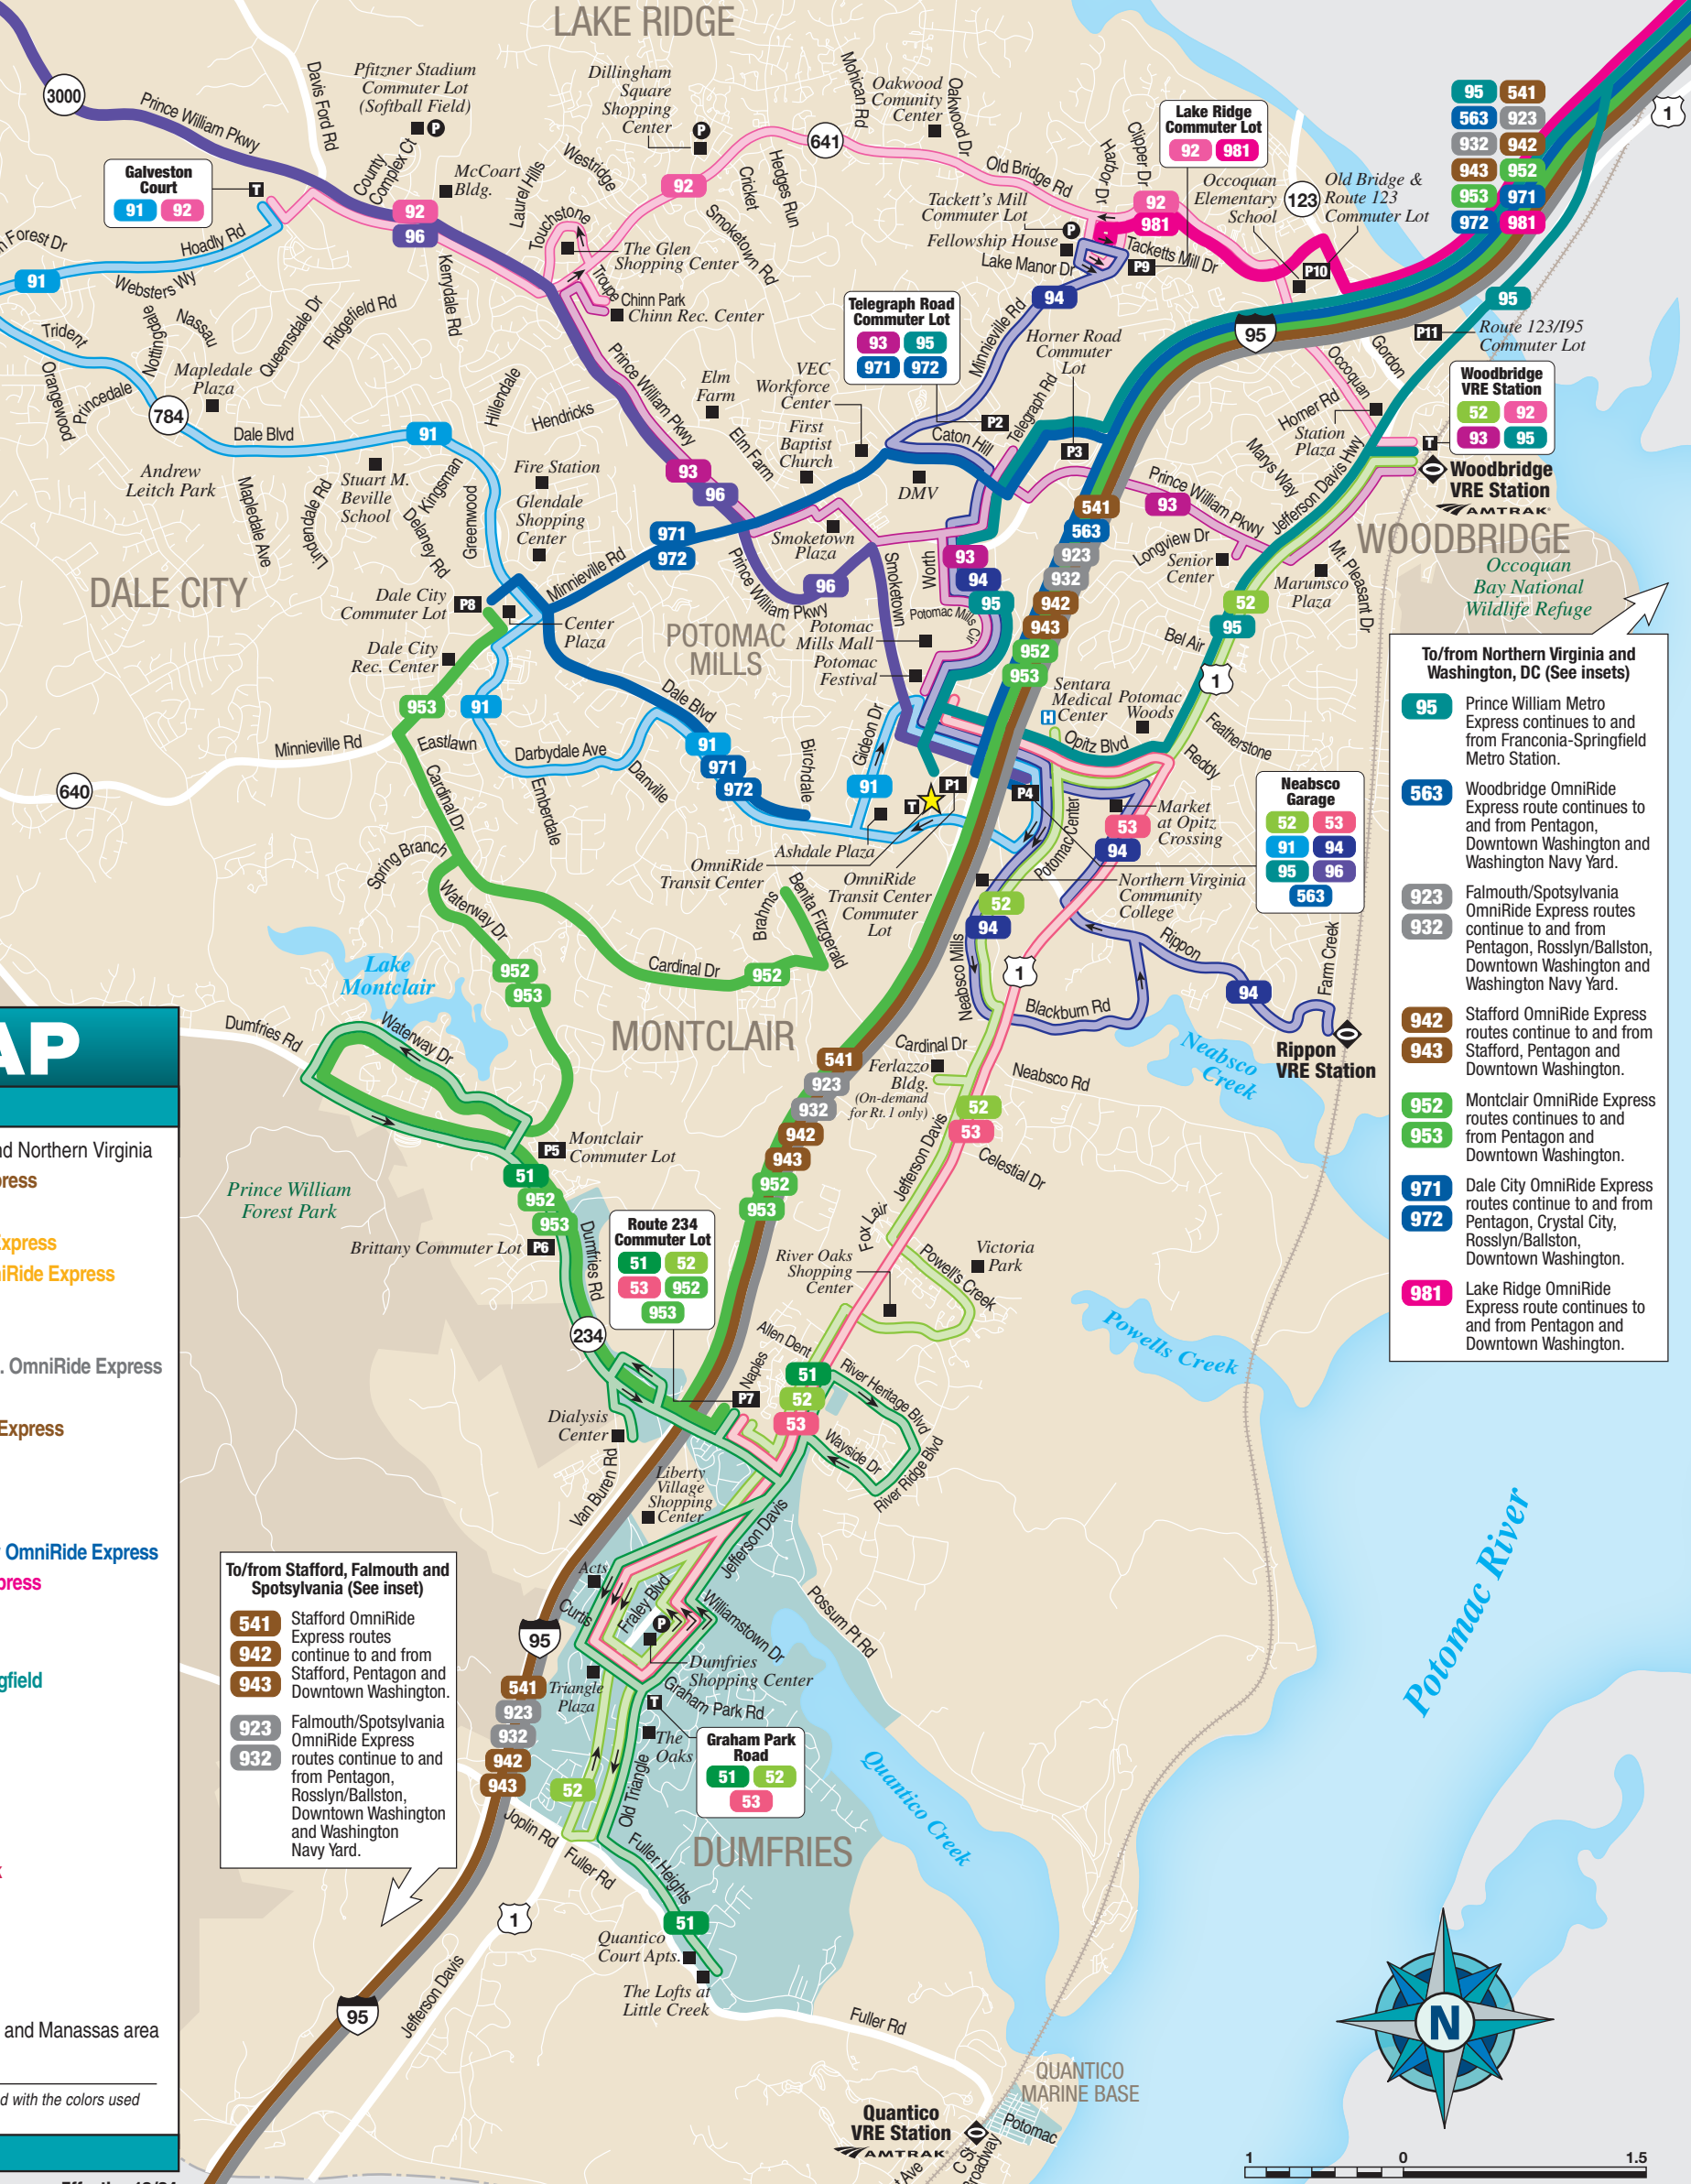

OMNIRIDE SYSTEM MAP

LEGEND

- **000** Omniride Express Bus Route
- **00** Omniride Local Bus Route
- **000** Metro Express Bus Route
- **000** Select Trips
- **■** Landmark
- **P1** Park and Ride Lot Served by Omniride
- **P** Other Park and Ride Lot
- **T** Transfer Center - Location where many transfer options are available between Omniride buses or other regional transit services. Transfers are also possible at other locations where routes intersect.
- **○** Omniride Connect - On-demand microtransit service in Dumfries, Quantico and Manassas Park. See map for designated service area.
- **M** Metro Line and Station
- **Ⓜ** Virginia Railway Express Station
- **AMTRAK** Amtrak

ROUTE LISTING

Omniride Express - Commuter buses to Washington, DC and Northern Virginia

- **541** Stafford-Washington (State Dept.) Omniride Express
- **563** Woodbridge-Navy Yard Omniride Express
- **611** Front Royal/Gainesville-Washington Omniride Express
- **612** Warrenton/Gainesville-Pentagon/Navy Yard Omniride Express
- **622** Haymarket-Rosslyn/Ballston Omniride Express
- **923** Spotsylvania-Navy Yard Omniride Express
- **932** Falmouth-Pentagon/Rosslyn/Ballston/State Dept. Omniride Express
- **942** Stafford-Pentagon Omniride Express
- **943** Stafford-Washington (L'Enfant Plaza) Omniride Express
- **952** Montclair-Pentagon Omniride Express
- **953** Montclair-Washington Omniride Express
- **971** Dale City-Pentagon/Rosslyn/Ballston/Crystal City Omniride Express
- **972** Dale City-Pentagon/Rosslyn/Ballston/Crystal City Omniride Express
- **981** Lake Ridge-Pentagon/Washington Omniride Express

Omniride Metro Express - To Metrolink Stations

- **60** Manassas Metro Express to Tysons Corner
- **95** Prince William Metro Express to Franconia/Springfield

Omniride Local - Demand responsive local bus service

- **51** Dumfries Omniride Local
- **52** Route 1 Omniride Local
- **53** Dumfries Omniride Connector
- **55** Manassas Omniride Local North/NOVA Campus
- **57** Manassas Omniride Local South/Manassas Park
- **91** Dale City Omniride Local
- **92** Lake Ridge Omniride Local
- **93** Woodbridge Omniride Local
- **94** Lake Ridge Omniride Connector

East-West Express - Service between Eastern Prince William and Manassas area

- **96** East-West Express

NOTE: The colors used to represent bus routes on this map may not correspond with the colors used on printed materials for individual routes.

CATCH US ON THE WEB! OMNIRIDE.com

Monday - Friday, 5:30 am to 8:00 pm
Saturday and Sunday, 8:30 am to 5:00 pm
(703) 730-6664
Virginia Relay Center-TTY, call 711 or call toll free: (888)730-6664