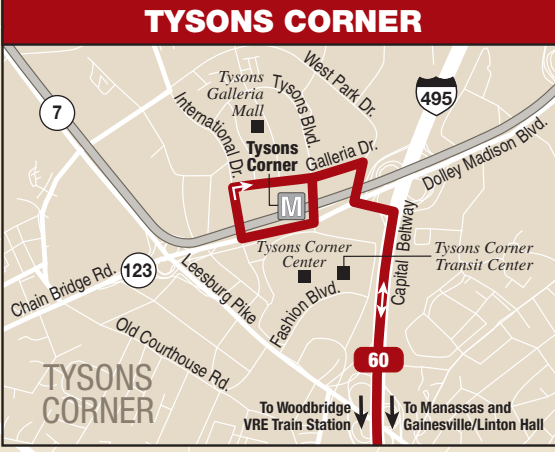

NORTHERN VIRGINIA AND WASHINGTON, DC

To/from Gainesville (See inset)

- **611** Gainesville Omniride Express continues to and from Downtown Washington.
- **612** Gainesville Omniride Express continues to and from Pentagon and Downtown Washington.
- **618** Gainesville Omniride Express continues to and from Dulles/Herndon/Reston.
- **622** Haymarket Omniride Express continues to and from Rosslyn/Ballston.

OMNIRIDE SYSTEM MAP

LEGEND

- **000** Omniride Express Bus Route
- **00** Omniride Local Bus Route
- **000** Metro Express Bus Route
- **00** Select Trips
- **■** Landmark
- **P1** Park and Ride Lot Served by Omniride
- **P** Other Park and Ride Lot
- **T** Transfer Center - Location where many transfer options are available between Omniride buses or other regional transit services. Transfers are also possible at other locations where routes intersect.
- **○** Omniride Connect - On-demand microtransit service in Dumfries, Quantico and Manassas Park. See map for designated service area.
- **M** Metro Line and Station
- **VR** Virginia Railway Express Station
- **AMTRAK** Amtrak®

Monday - Friday, 5:30 am to 8:00 pm
Saturday and Sunday, 8:30 am to 5:00 pm
(703) 730-6664
Virginia Relay Center-TTY, call 711 or call toll free: (888) 730-6664

CATCH US ON THE WEB! OMNIRIDE.com