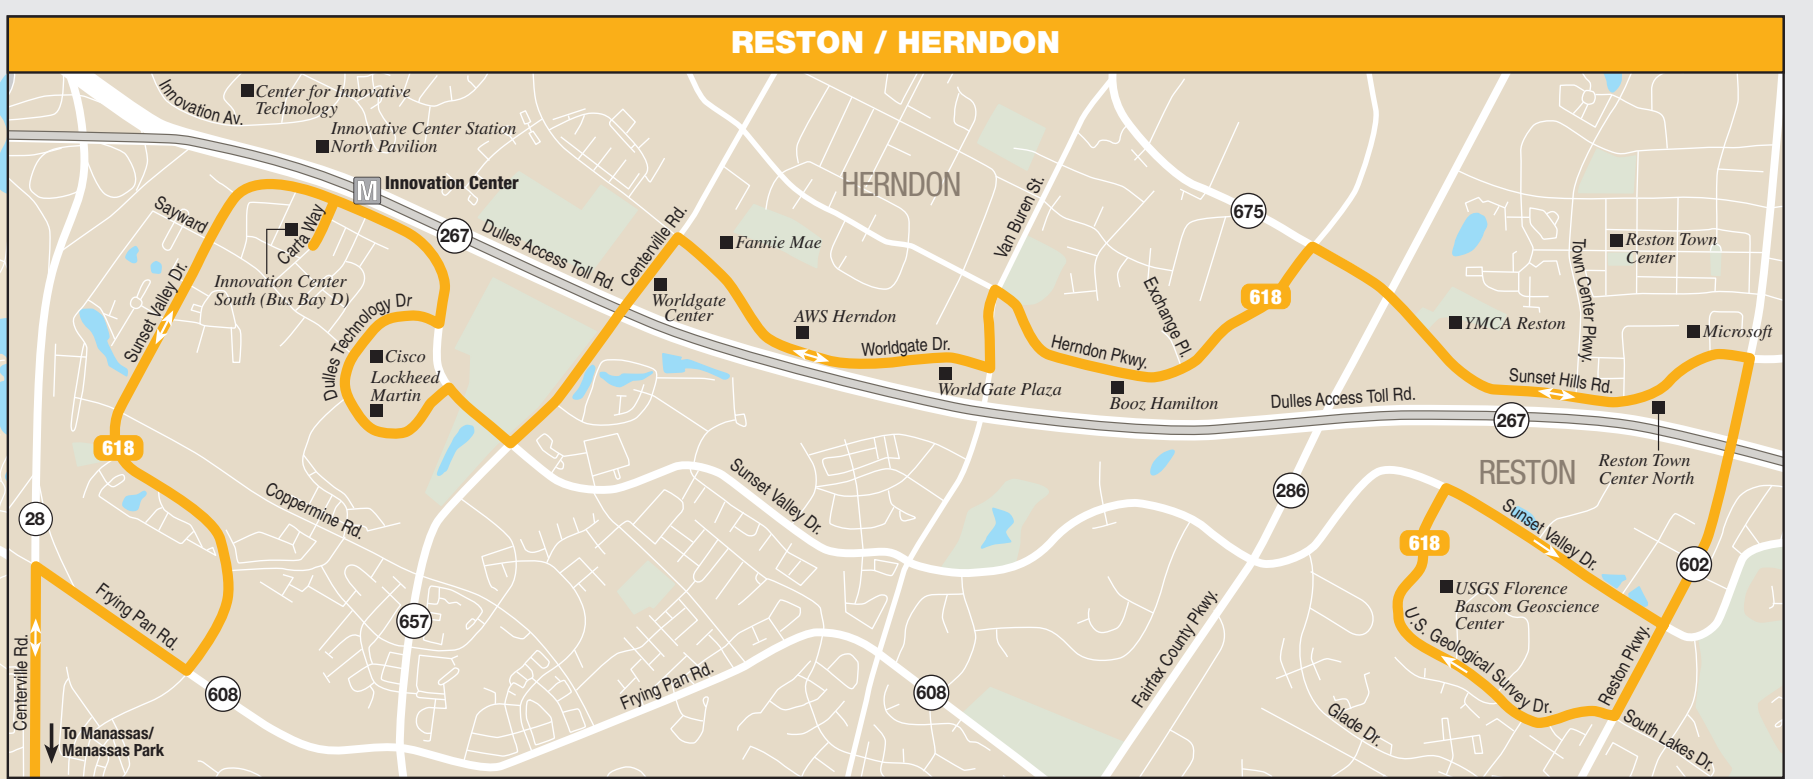

NORTHERN VIRGINIA AND WASHINGTON, DC

To/from Gainesville (See inset)

- **611** Gainesville Omniride Express continues to and from Downtown Washington.
- **612** Gainesville Omniride Express continues to and from Pentagon and Downtown Washington.
- **618** Gainesville Omniride Express continues to and from Dulles/Herndon/Reston.
- **622** Haymarket Omniride Express continues to and from Rosslyn/Ballston.

OMNIRIDE SYSTEM MAP

LEGEND

- **000** Omniride Express Bus Route
- **00** Omniride Local Bus Route
- **000** Metro Express Bus Route
- **00** Select Trips
- **■** Landmark
- **P1** Park and Ride Lot Served by Omniride
- **P** Other Park and Ride Lot
- **T** Transfer Center - Location where many transfer options are available between Omniride buses or other regional transit services. Transfers are also possible at other locations where routes intersect.
- **○** Omniride Connect - On-demand microtransit service in Dumfries, Quantico and Manassas Park. See map for designated service area.
- **M** Metro Line and Station
- **VR** Virginia Railway Express Station
- **AMTRAK** Amtrak®

Monday - Friday, 5:30 am to 8:00 pm
Saturday and Sunday, 8:30 am to 5:00 pm
(703) 730-6664
Virginia Relay Center-TTY, call 711 or call toll free: (888) 730-6664

CATCH US ON THE WEB! OMNIRIDE.com