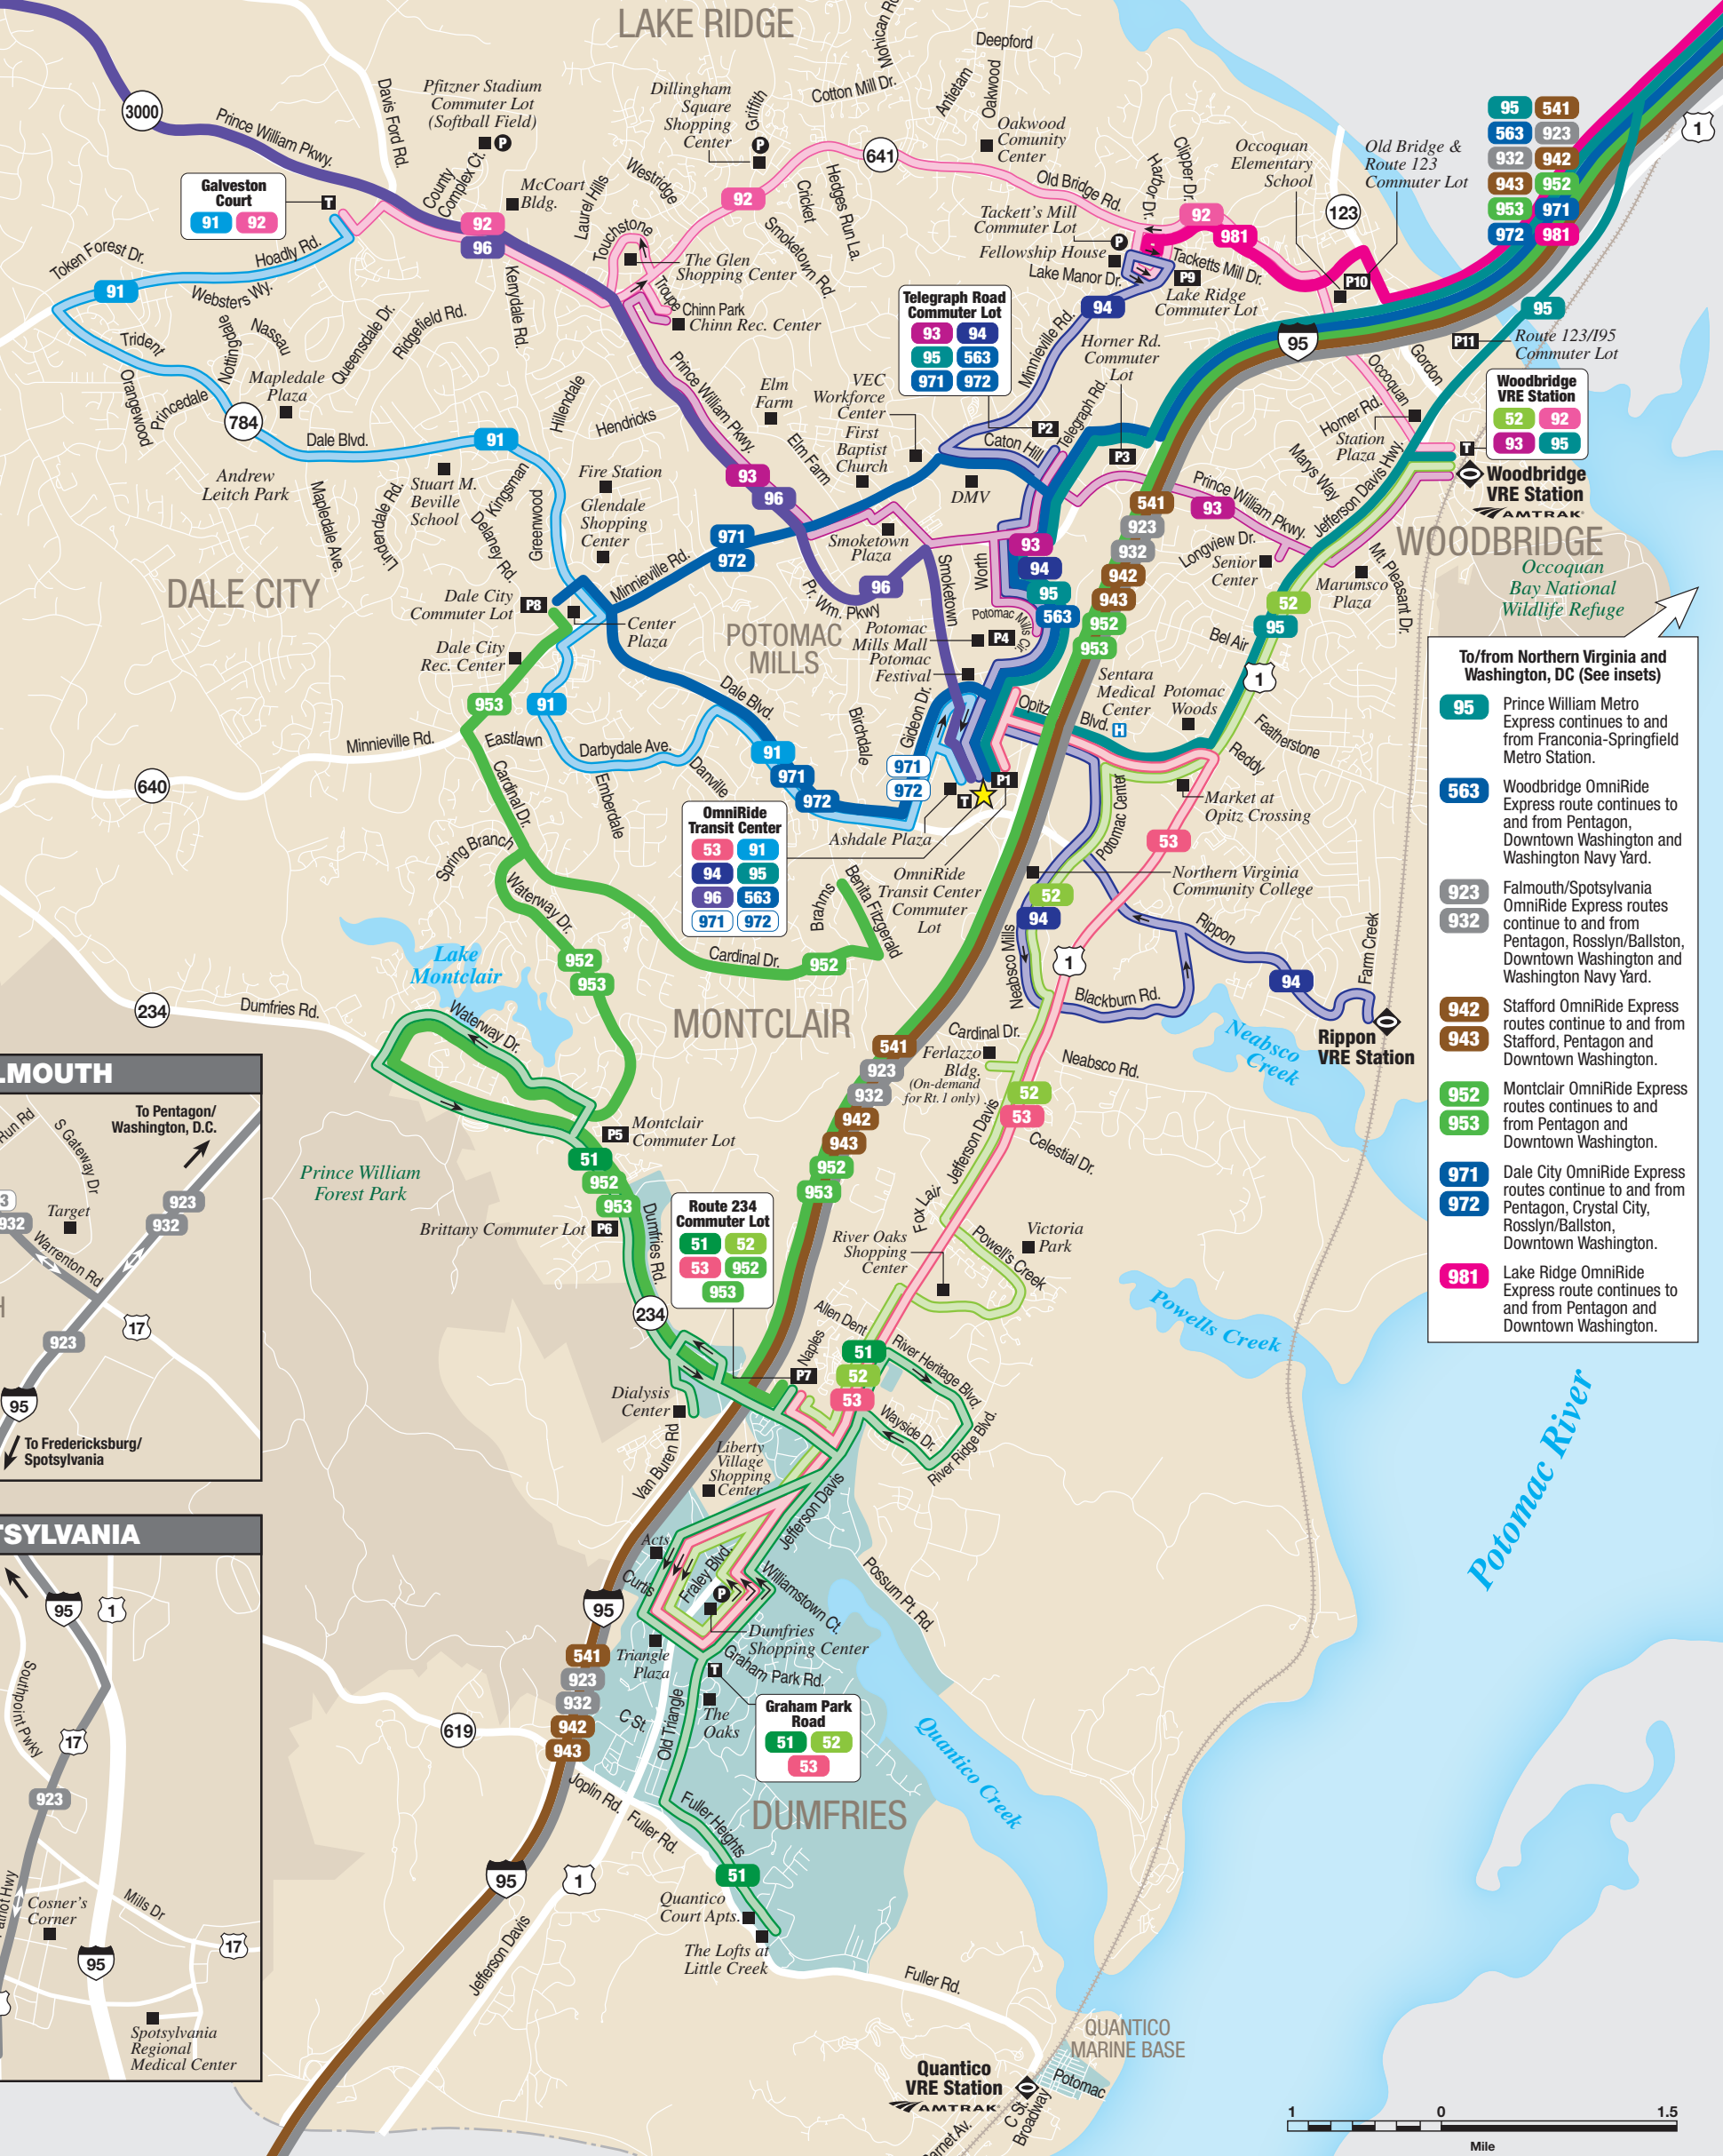

NORTHERN VIRGINIA AND WASHINGTON, DC

To/from Gainesville (See inset)

- **611** Gainesville Omniride Express continues to and from Downtown Washington.
- **612** Gainesville Omniride Express continues to and from Pentagon and Downtown Washington.
- **618** Gainesville Omniride Express continues to and from Dulles/Herndon/Reston.
- **622** Haymarket Omniride Express continues to and from Rosslyn/Ballston.

OMNIRIDE SYSTEM MAP

LEGEND

- **000** Omniride Express Bus Route
- **00** Omniride Local Bus Route
- **000** Metro Express Bus Route
- **00** Select Trips
- **■** Landmark
- **P1** Park and Ride Lot Served by Omniride
- **P** Other Park and Ride Lot
- **T** Transfer Center - Location where many transfer options are available between Omniride buses or other regional transit services. Transfers are also possible at other locations where routes intersect.
- **○** Omniride Connect - On-demand microtransit service in Dumfries, Quantico and Manassas Park. See map for designated service area.
- **M** Metro Line and Station
- **VR** Virginia Railway Express Station
- **AMTRAK** Amtrak®

Monday - Friday, 5:30 am to 8:00 pm
Saturday and Sunday, 8:30 am to 5:00 pm
(703) 730-6664
Virginia Relay Center-TTY, call 711 or call toll free: (888) 730-6664

CATCH US ON THE WEB! OMNIRIDE.com